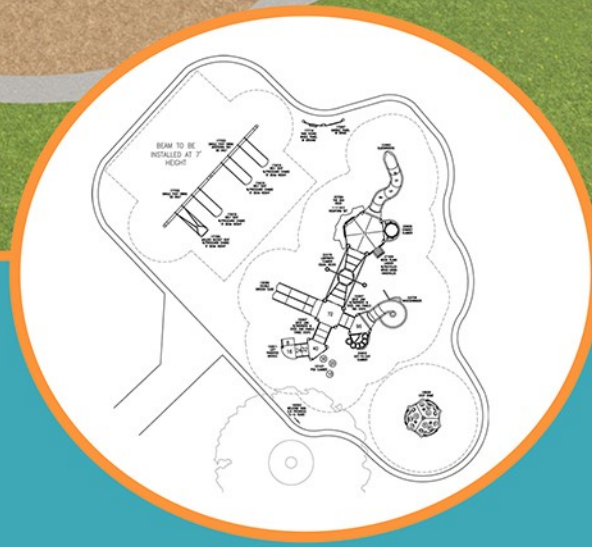

# Avalon Park

Option 1

Tree Tops

Mobius Climber

Ring Pull

Net Climber

Vertical Ladder

Double Slide

SwiggleKnots

Leaf Climber

O-Zone Climber

LolliLadder

Alpine Slide

# Avalon Park

Option 2

Rain Sound Wheel Panel

Marble Panel

Cozy Dome

Dot-To-Dot Climber

Whoosh Winder

The Den Rock

*LS*  
landscape  
structures

NATURE'S VIEW PARK

LIH25NVP2 • 9.30.2024

  
**nuttoys**  
Leisure Products

© 2024 Landscape Structures. All Rights Reserved