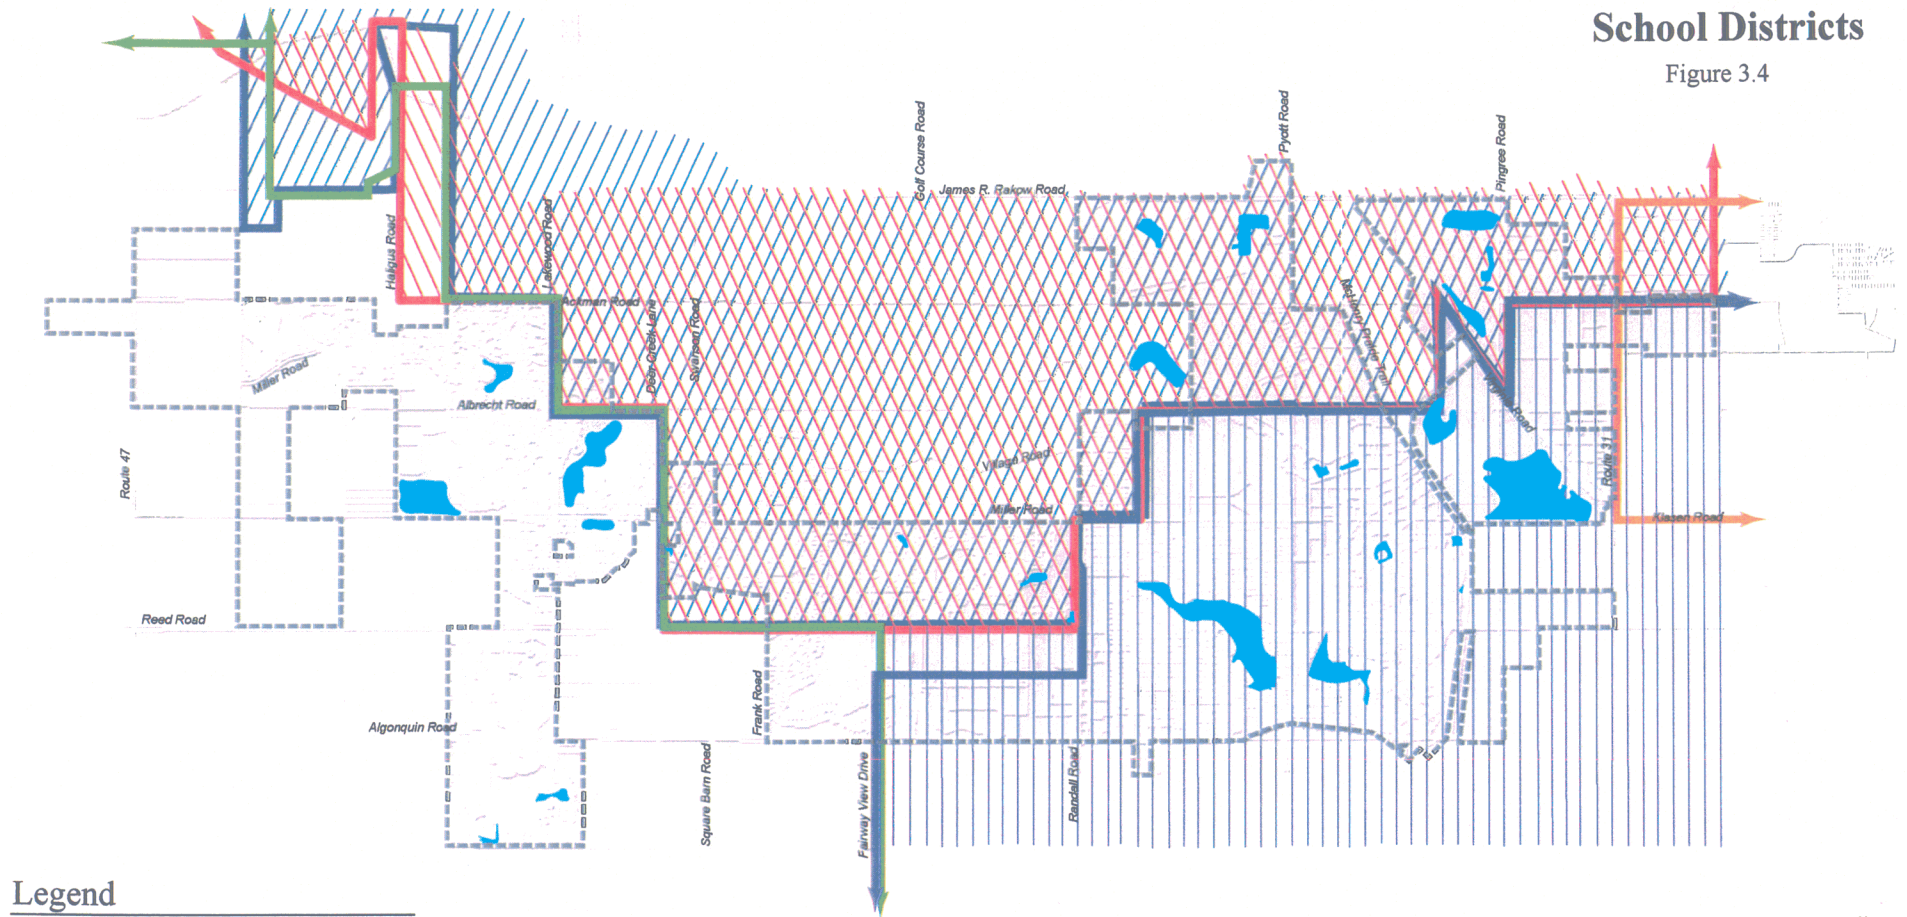

Village of Lake in the Hills

School Districts

Figure 3.4

Legend

	Huntley Dist. 158		Cary Dist. 26
	Crystal Lake Dist. 155		Water
	District 300		Lake in the Hills Municipal Boundary
	Crystal Lake Dist. 47		

Note: Areas within District 155 and 158 are within the McHenry County College boundary and areas within District 300 are part of the Elgin Community College District