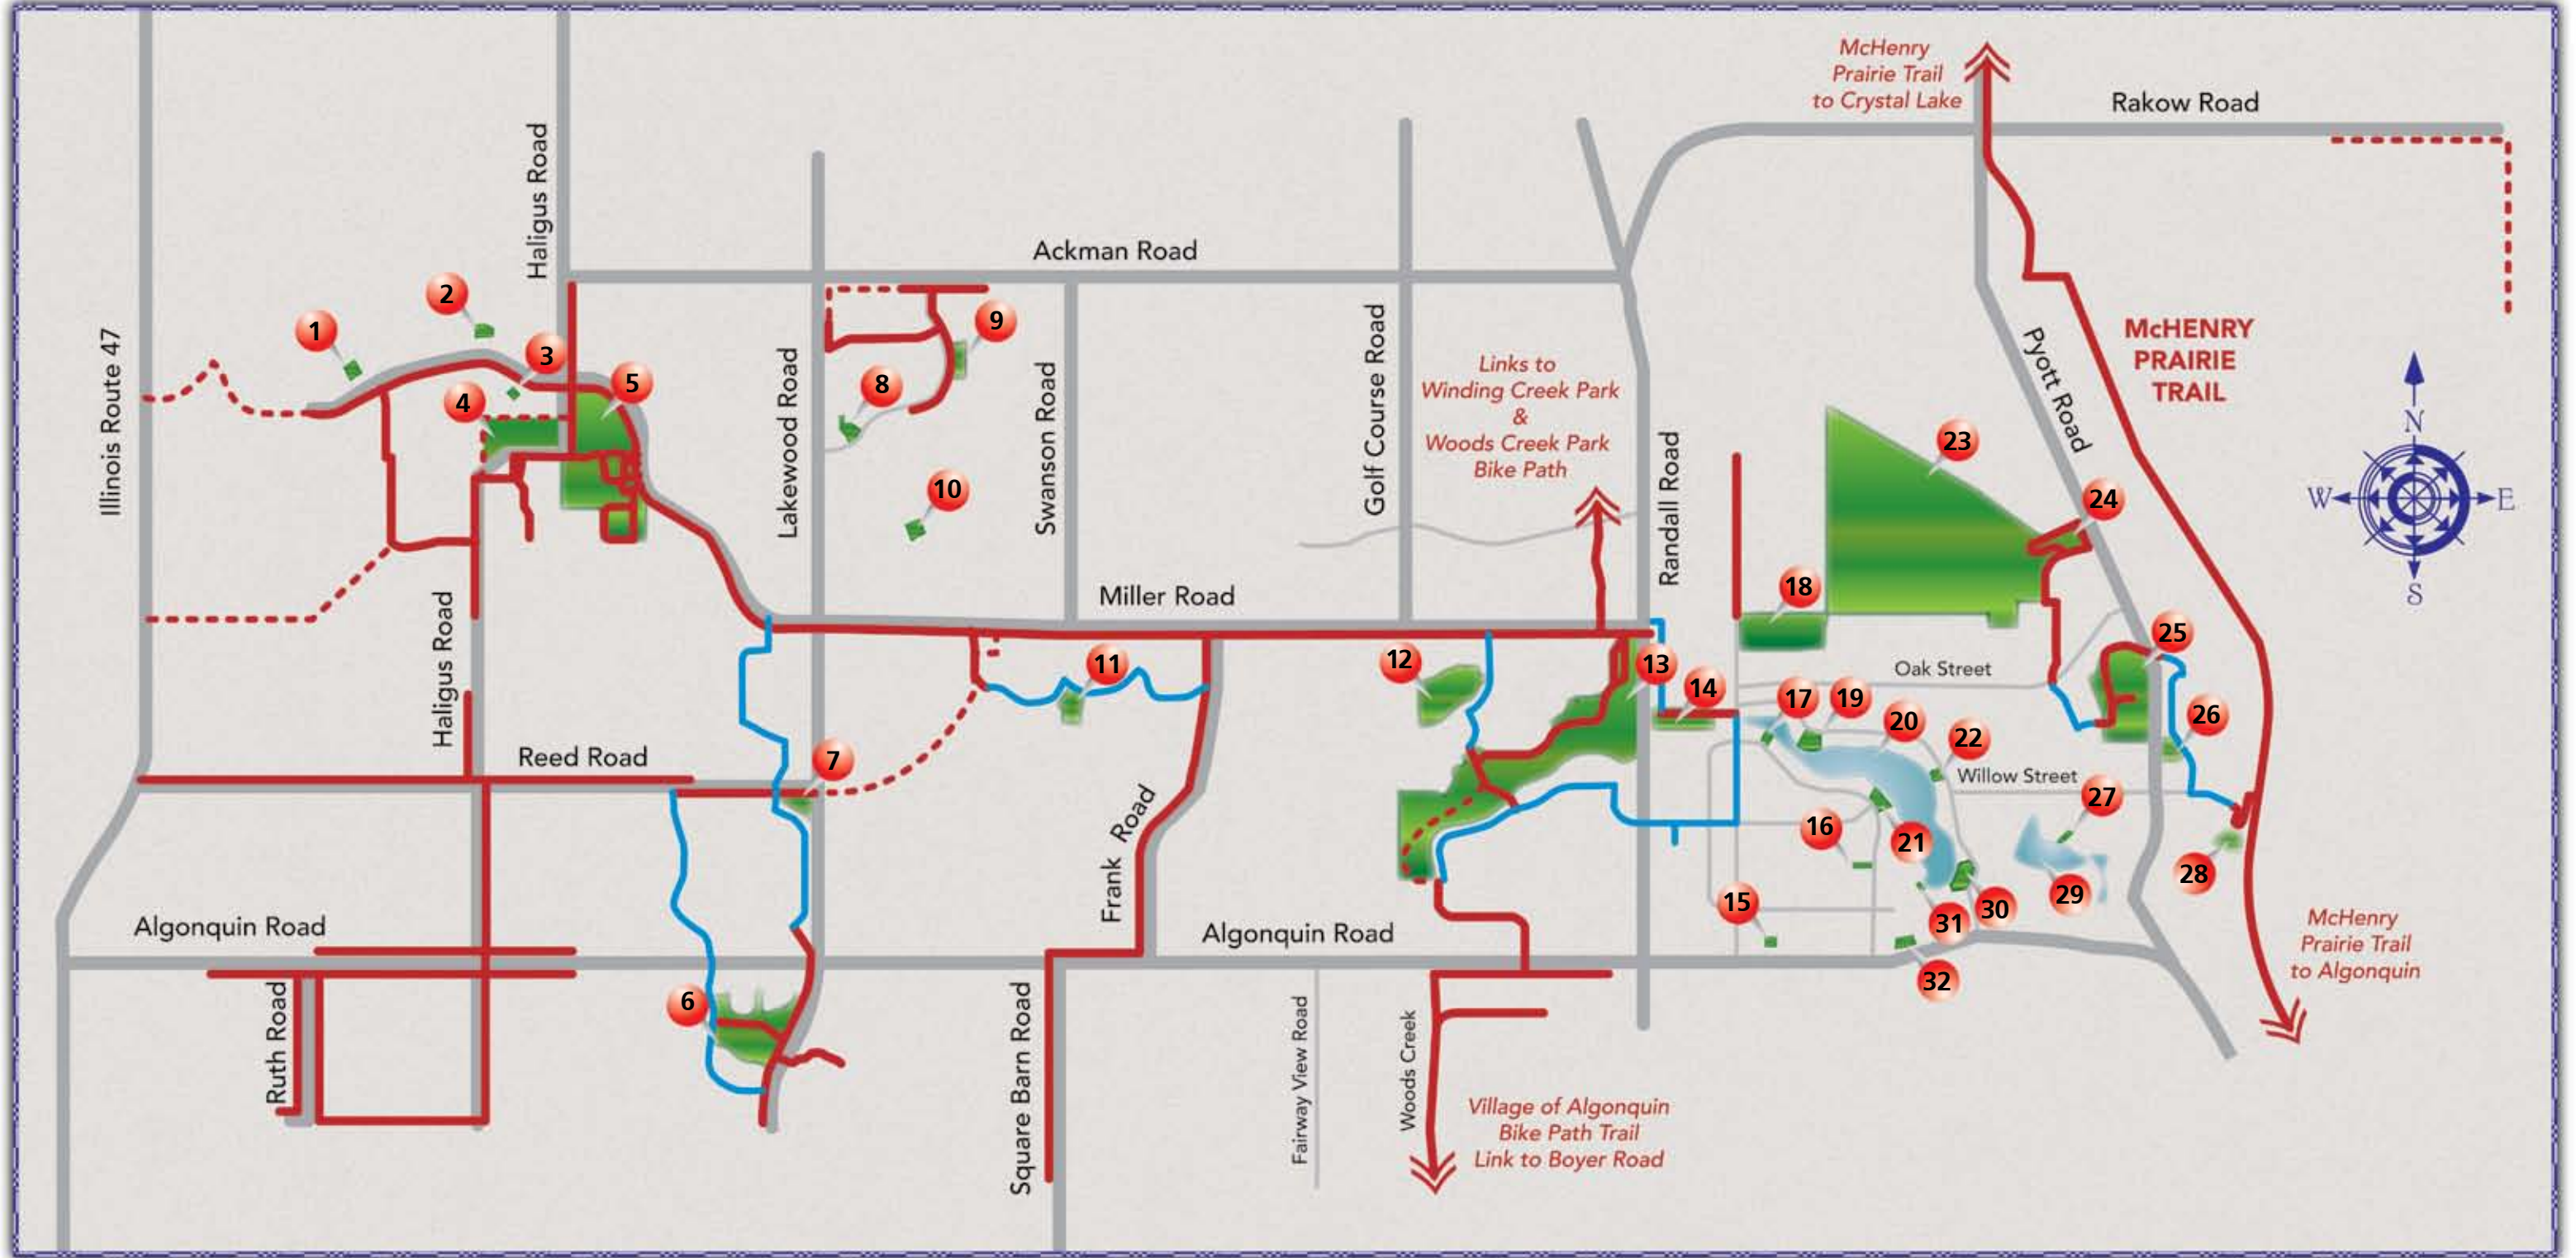

# Village of Lake in the Hills Bike Paths Map

## Legend

- |                               |                     |   |                                       |                     |                     |
|-------------------------------|---------------------|---|---------------------------------------|---------------------|---------------------|
| Existing Off Street Bike Path | 1 Natures View Park | 9 Cattail Park                                | 16 Hipskind Park                      | 23 The Fen          | 31 Echo Hill Park   |
| Future Off Street Bike Path   | 2 Celebration Park  | 10 Rolling Hills Park                         | 17 Turtle Island Park                 | 24 Barbara Key Park | 32 Ford School Park |
| Existing On Street Bike Path  | 3 Avalon Park       | 11 Lynn Dillow Park                           | 18 Ryder Park                         | 25 Larsen Park      |                     |
| Main Road                     | 4 Bark Park         | 12 Echo Park                                  | 19 Nockels Park/<br>LaBahn-Hain House | 26 Stoneybrook Park |                     |
| Secondary Road                | 5 Sunset Park       | 13 Ken Carpenter Park                         | 20 Woods Creek Lake                   | 27 Horner Park      |                     |
|                               | 6 Leroy Guy Park    | 14 Richard Taylor Soccer Field/<br>Skate Park | 21 Indian Trail Beach                 | 28 Plote Field      |                     |
|                               | 7 Normandy Park     | 15 Jaycee Park                                | 22 Butch Hagele Beach                 | 29 Goose Lake       |                     |
|                               | 8 Edward Hynes Park |   |                                       | 30 La Buy Park      |                     |